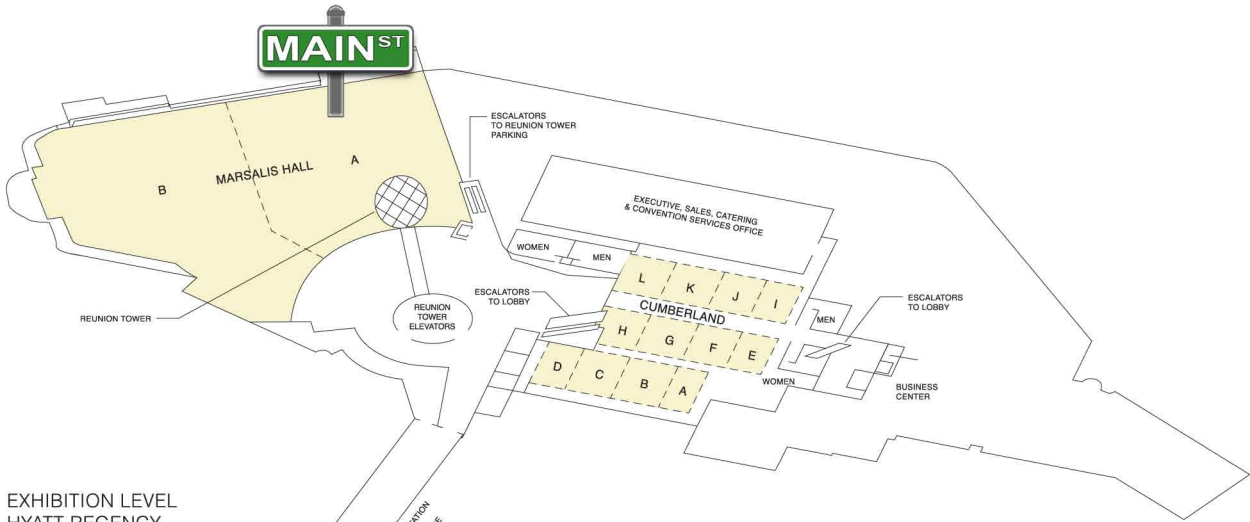

Hyatt Regency Dallas

DIRECTIONS

From DFW (23 miles): Take the Int'l Pkwy South to 183 East and merge onto 35E South. Exit Commerce / Reunion Blvd. Turn left on Reunion. Turn left at second traffic signal into hotel entrance

EXHIBITION LEVEL
HYATT REGENCY

SECOND FLOOR
UNION STATION