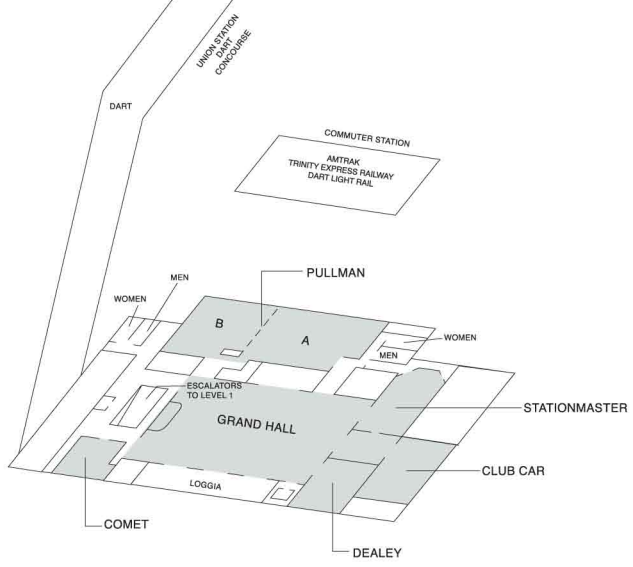

Hyatt Regency Dallas

DIRECTIONS

From DFW (23 miles): Take the Int'l Pkwy South to 183 East and merge onto 35E South. Exit Commerce / Reunion Blvd. Turn left on Reunion. Turn left at second traffic signal into hotel entrance

EXHIBITION LEVEL
HYATT REGENCY

SECOND FLOOR
UNION STATION