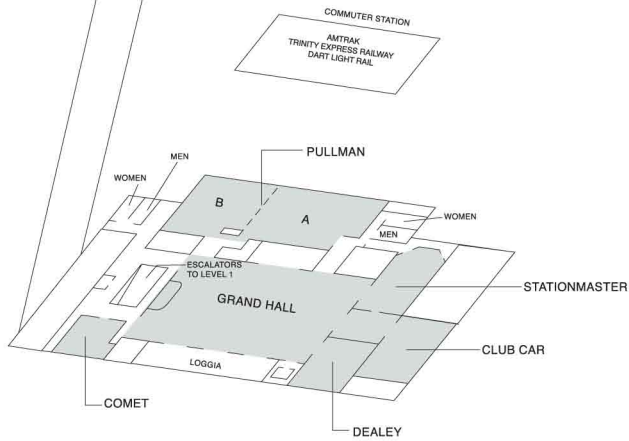

EXHIBITION LEVEL  
HYATT REGENCY

SECOND FLOOR  
UNION STATION

# Hyatt Regency Dallas

## DIRECTIONS

From DFW (23 miles): Take the Int'l Pkwy South to 183 East and merge onto 35E South. Exit Commerce / Reunion Blvd. Turn left on Reunion. Turn left at second traffic signal into hotel entrance