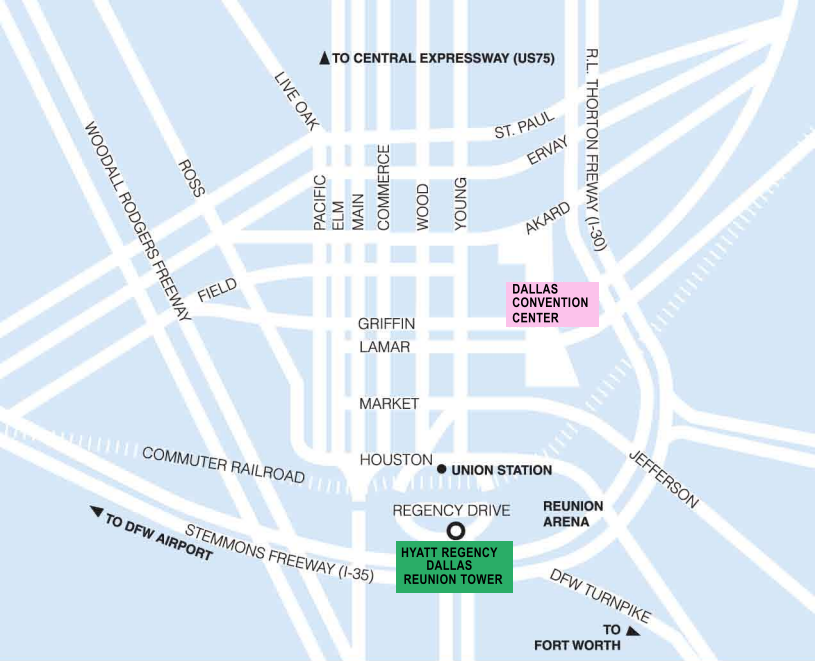

EXHIBITION LEVEL  
HYATT REGENCY

SECOND FLOOR  
UNION STATION

# Hyatt Regency Dallas

## DIRECTIONS

From DFW (23 miles): Take the Int'l Pkwy South to 183 East and merge onto 35E South. Exit Commerce / Reunion Blvd. Turn left on Reunion. Turn left at second traffic signal into hotel entrance